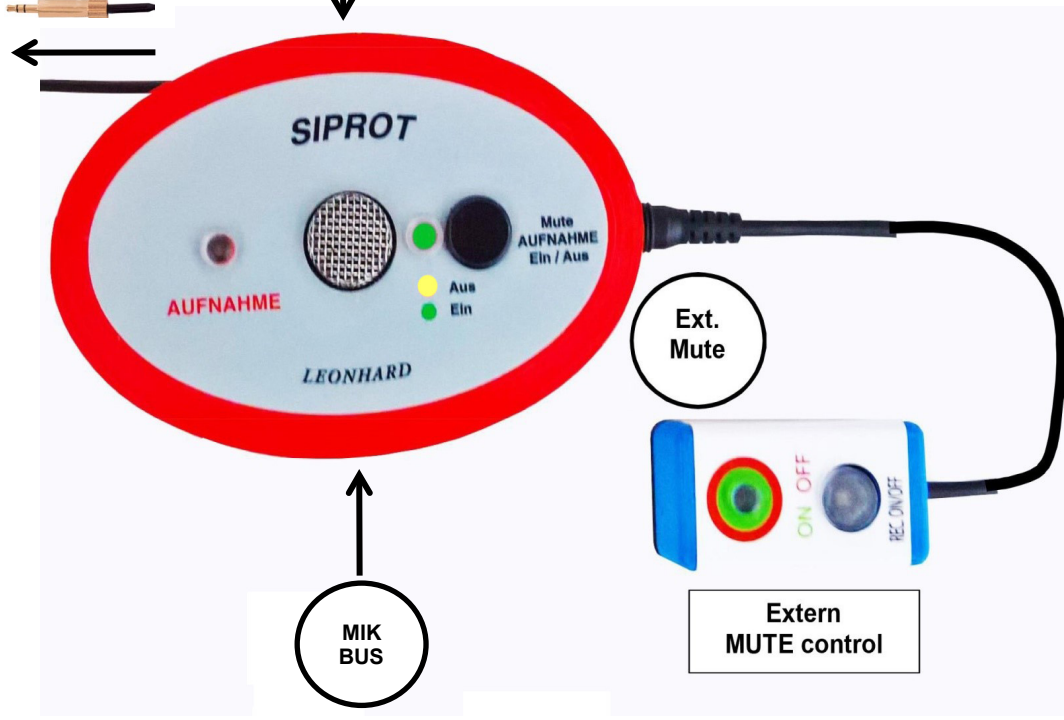

**MICROPHON with MUTE-Button**  
**MUTE function can be operated**

- Standard colors**
- black
  - white
  - red
  - green
  - blue
  - yellow
  - brown
  - light gray

**MICROPHON with cover**  
**MUTE function can not be operated**

- Standard colors**
- black
  - white
  - red
  - green
  - blue
  - yellow
  - brown
  - light gray

Cable to the next  
microphone (daisy chain)  
or to the analog interface

MIK  
Ext.

Ext.  
Mute

MIK  
BUS

Extern  
MUTE control