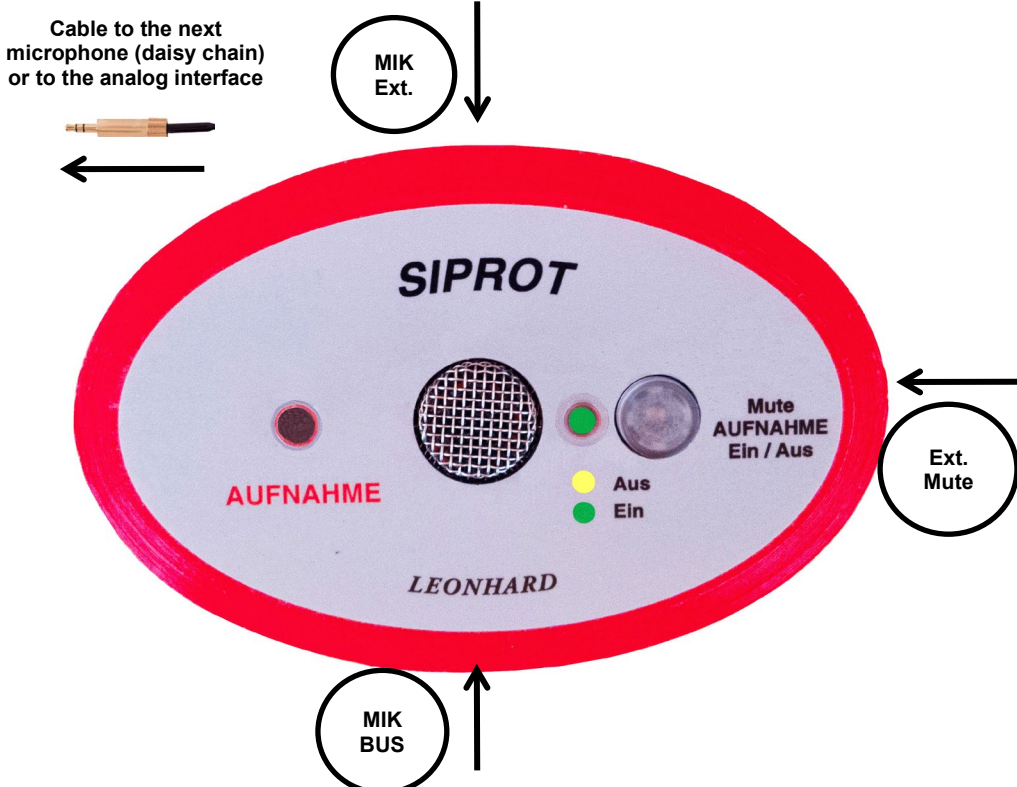

**MICROPHON with MUTE-Button**  
**MUTE function can be operated**

- Standard colors**
- black
  - white
  - red
  - green
  - blue
  - yellow
  - brown
  - light gray

**MICROPHON with cover**  
**MUTE function can not be operated**

- Standard colors**
- black
  - white
  - red
  - green
  - blue
  - yellow
  - brown
  - light gray

Cable to the next  
microphone (daisy chain)  
or to the analog interface

MIK  
Ext.

Ext.  
Mute

MIK  
BUS

Extern  
MUTE control