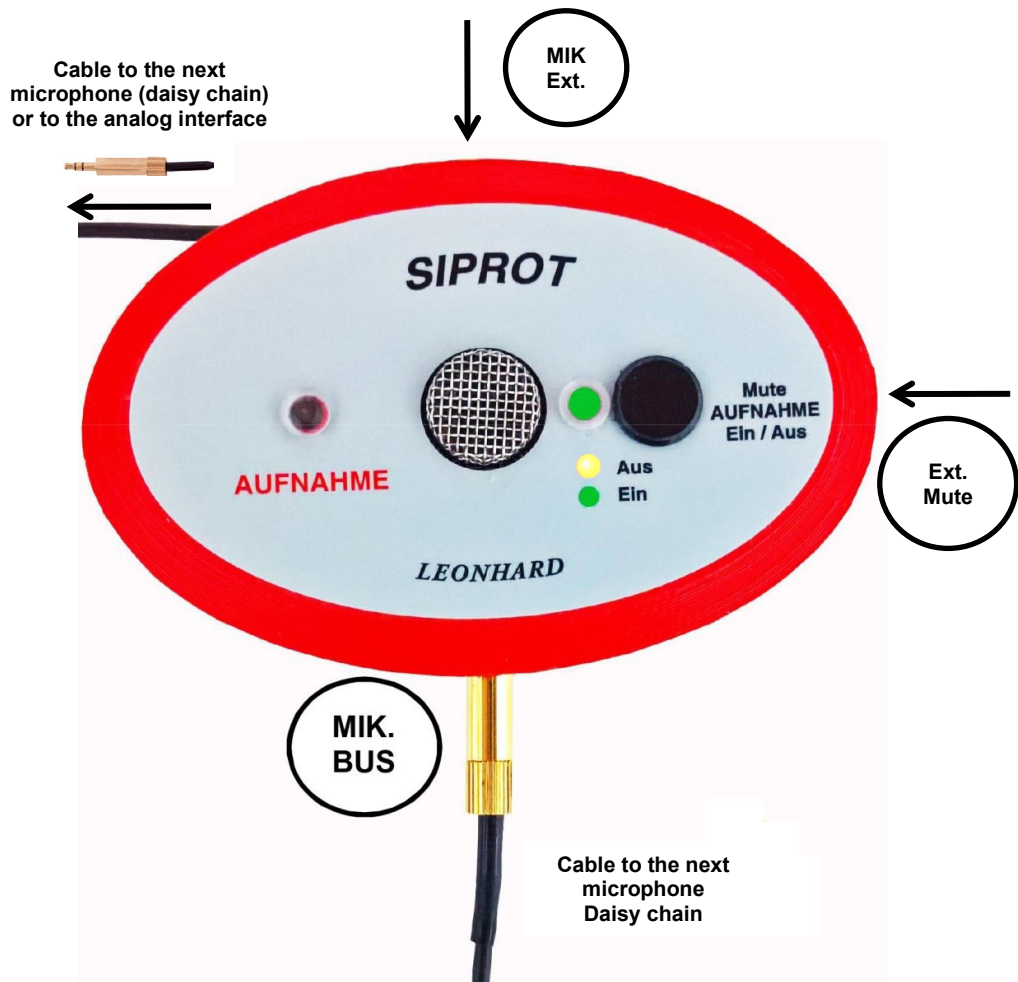

**MICROPHON with MUTE-Button**  
**MUTE function can be operated**

- Standard colors**
- black
  - white
  - red
  - green
  - blue
  - yellow
  - brown
  - light gray

**MICROPHON with cover**  
**MUTE function can not be operated**

- Standard colors**
- black
  - white
  - red
  - green
  - blue
  - yellow
  - brown
  - light gray

Cable to the next  
microphone (daisy chain)  
or to the analog interface

MIK  
Ext.

Ext.  
Mute

MIK  
BUS

Extern  
MUTE control