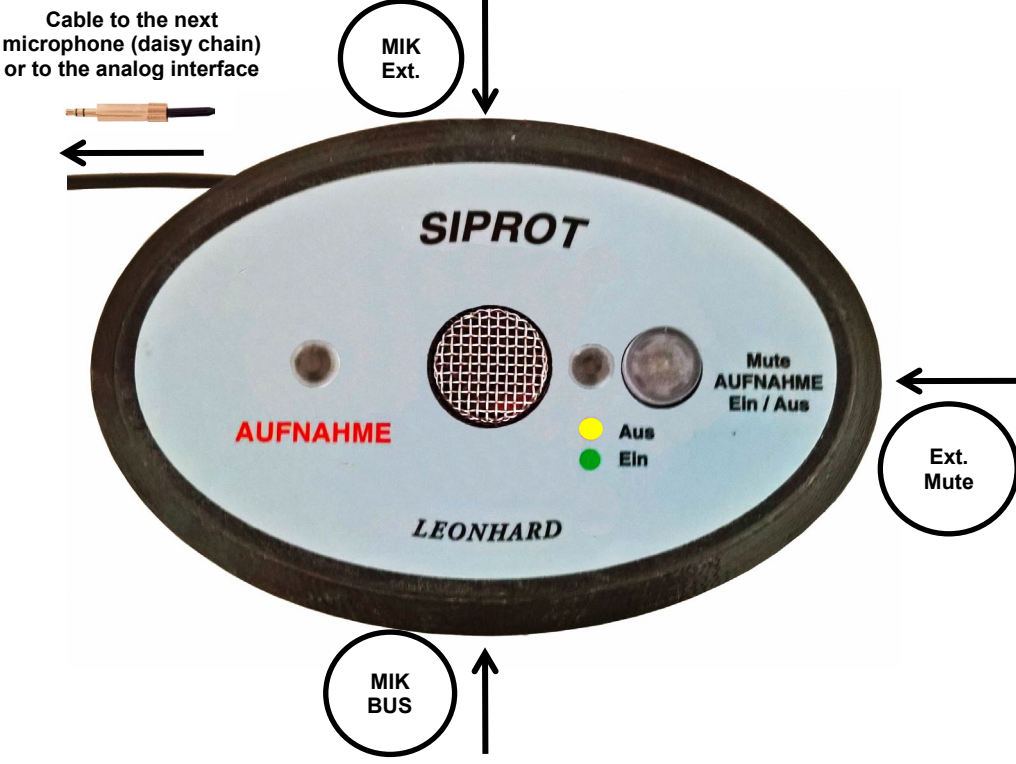

**MICROPHON with MUTE-Button**  
**MUTE function can be operated**

- Standard colors**
- black
  - white
  - red
  - green
  - blue
  - yellow
  - brown
  - light gray

**MICROPHON with cover**  
**MUTE function can not be operated**

- Standard colors**
- black
  - white
  - red
  - green
  - blue
  - yellow
  - brown
  - light gray

Cable to the next  
microphone (daisy chain)  
or to the analog interface

MIK  
Ext.

Ext.  
Mute

MIK  
BUS

Extern  
MUTE control